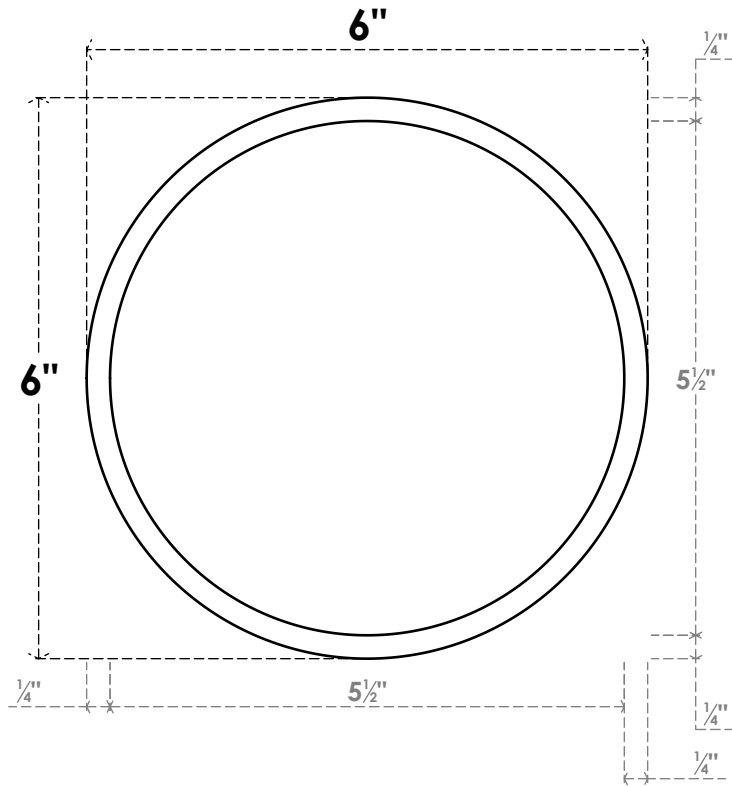

ROSP060X060X050GRY01

6"W X 6"H X 1/2"P STANDARD GRAYSON ROSETTE WITH BEVELED EDGE, ARCHITECTURAL GRADE PVC

FRONT

SIDE

EKENA MILLWORK
2300 WEST MAIN ST.
CLARKSVILLE, TX 75426
TOLL FREE: 866-607-0453
WWW.EKENAMILLWORK.COM

NOTES

1. INSTALLATION TO BE COMPLETED IN ACCORDANCE WITH MANUFACTURER'S SPECIFICATIONS.
2. DRAWING MAY NOT BE TO SCALE
3. THIS DRAWING IS INTENDED FOR DESIGN AND PLANNING PURPOSES ONLY.
4. ALL INFORMATION CONTAINED HEREIN WAS CURRENT AT THE TIME OF DEVELOPMENT BUT MUST BE REVIEWED AND APPROVED BY THE PRODUCT MANUFACTURER TO BE CONSIDERED ACCURATE.
5. ARCHITECTURAL GRADE PVC PRODUCTS ARE MADE FROM EXPANDED CELLULAR PVC AND COME NATURALLY WHITE BUT MAY BE PAINTED