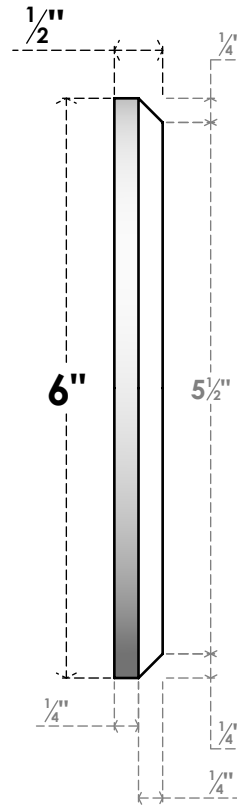

ROSP060X060X050GRY01

6"W X 6"H X 1/2"P STANDARD GRAYSON ROSETTE WITH BEVELED EDGE, ARCHITECTURAL GRADE PVC

FRONT

SIDE

EKENA MILLWORK
2300 WEST MAIN ST.
CLARKSVILLE, TX 75426
TOLL FREE: 866-607-0453
WWW.EKENAMILLWORK.COM

NOTES

1. INSTALLATION TO BE COMPLETED IN ACCORDANCE WITH MANUFACTURER'S SPECIFICATIONS.
2. DRAWING MAY NOT BE TO SCALE
3. THIS DRAWING IS INTENDED FOR DESIGN AND PLANNING PURPOSES ONLY.
4. ALL INFORMATION CONTAINED HEREIN WAS CURRENT AT THE TIME OF DEVELOPMENT BUT MUST BE REVIEWED AND APPROVED BY THE PRODUCT MANUFACTURER TO BE CONSIDERED ACCURATE.
5. ARCHITECTURAL GRADE PVC PRODUCTS ARE MADE FROM EXPANDED CELLULAR PVC AND COME NATURALLY WHITE BUT MAY BE PAINTED